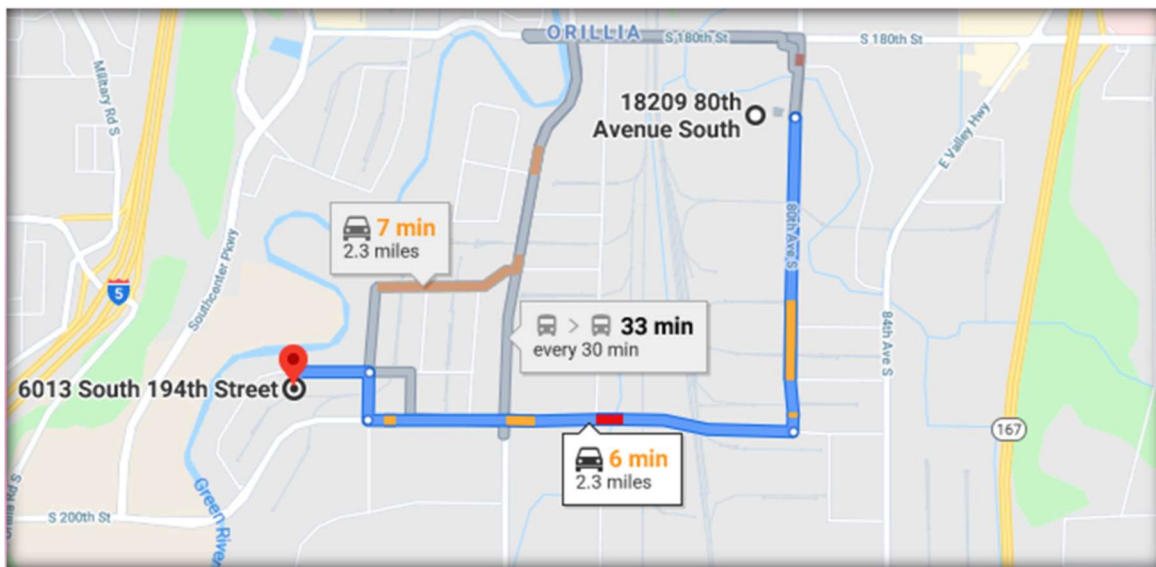

WE ARE ON THE MOVE

We are moving to a new facility in Kent, WA to remain strategically located between Seattle and Tacoma, WA. **It is important you update all suppliers/shippers for which Alaska Traffic is not handling inbound truck service.** Starting Monday July 20, 2020 please deliver shipments to or have your vendors deliver shipments to:

New Terminal Address

Alaska Traffic Company
6013 S. 194th St., Suite ATC
Kent, WA 98032
(425) 282-6610
(800) 888-3534

Our mailing address and all phone numbers will remain the same. Please take this opportunity to confirm you have our mailing address as:

Mailing Address

Alaska Traffic Company
P.O. Box 3837
Seattle, WA 98124-3837

Please visit our website at www.alaskatrafic.com for additional information.